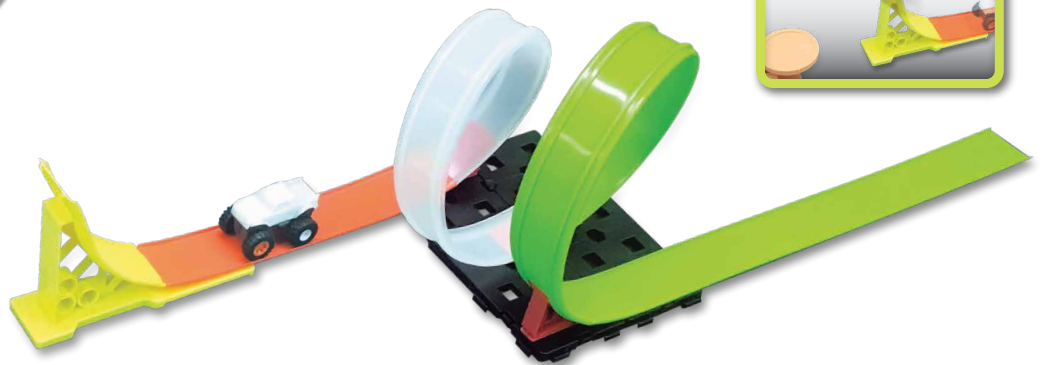

#12558 *

Full-color window box, Asst.,
Outer: 4 Pcs.