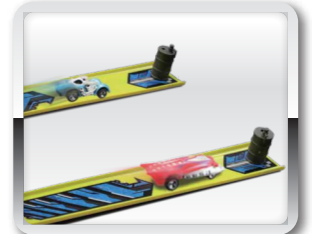

#12459

Full-color window box, Asst.,
Outer: 4 Pcs.