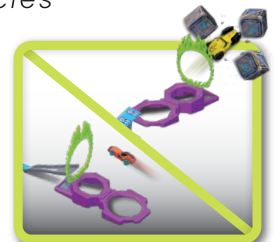

- Includes 2 pullback Cyber Racers vehicles
- Plastic track, hoop and accessories
- Target platform with obstacles
- Track can be re-configured