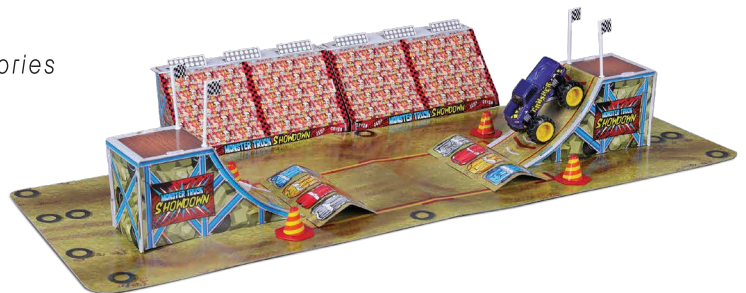

BUILD-N-PLAY MONSTER TRUCK ARENA

Build your own Monster Truck stadium with the Build-N-Play Monster Truck Arena! Includes Dirt Demons Monster Truck, ramps, crushed car pieces, and grand stands.

- Easy-to-assemble cardstock monster truck arena
- Plastic accessories
- 1 Approx. 3" long die-cast truck

#12530
Full-color window box, Asst.,
Outer: 6 Pcs.