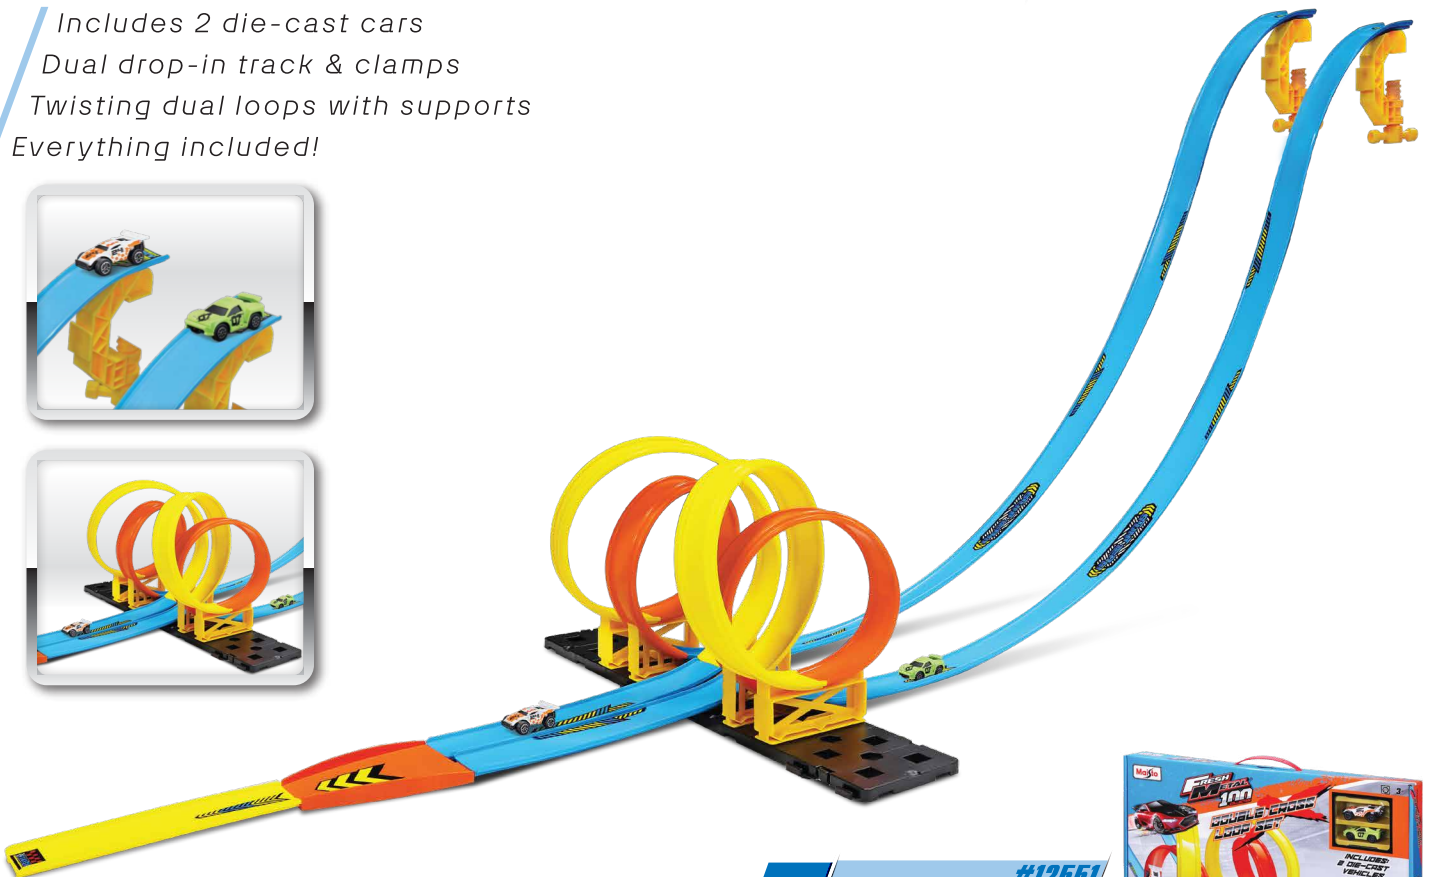

DOUBLE CROSS LOOP SET

Includes 2 die-cast cars
Dual drop-in track & clamps
Twisting dual loops with supports
Everything included!