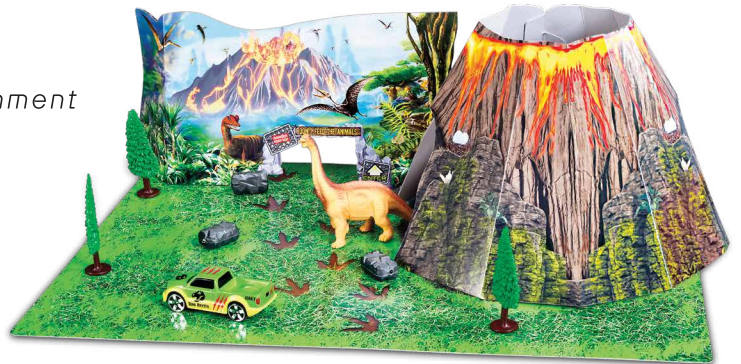

DINOTROPOLIS MEGA PLAYSET

Taking the ginormous 5-level city playset and adding Dinosaurs to the mix creates the epic Dinotropolis Mega Playset! Display your cars or drop down one of the lava filled ramps! Test your luck by jumping through the volcano!

- Includes 4 Dinotropolis themed cars
- Working manual elevator
- Dual lane loops with Dino obstacle
- Dinosaur themed cardboard cutouts
- Drop-in lava ramps
- Car display area
- Working gates
- Dino park entrance
- Volcano obstacle

105.5" X 34.6"

#12398

Full-color window box, Asst., Outer: 2 Pcs.

DINOSAUR BUILD-N-PLAY

Create your own Dino World with this Build-N-Play Dino set, complete with Volcano.

- Easy-to-assemble cardstock volcano/environment
- 1 Approx. 3" long die-cast vehicle
- Plastic accessories

#12518

Full-color window box, Asst., Outer: 8 Pcs.

DINO ESCAPE PLAYSET

Action set

- Dinosaur figure rocks back and forth
- Launch the car to avoid the moving dino
- Rubber-band launcher
- Includes one Approx. 3" long vehicle

#11063

Full-color window box, Asst., Outer: 4 Pcs.