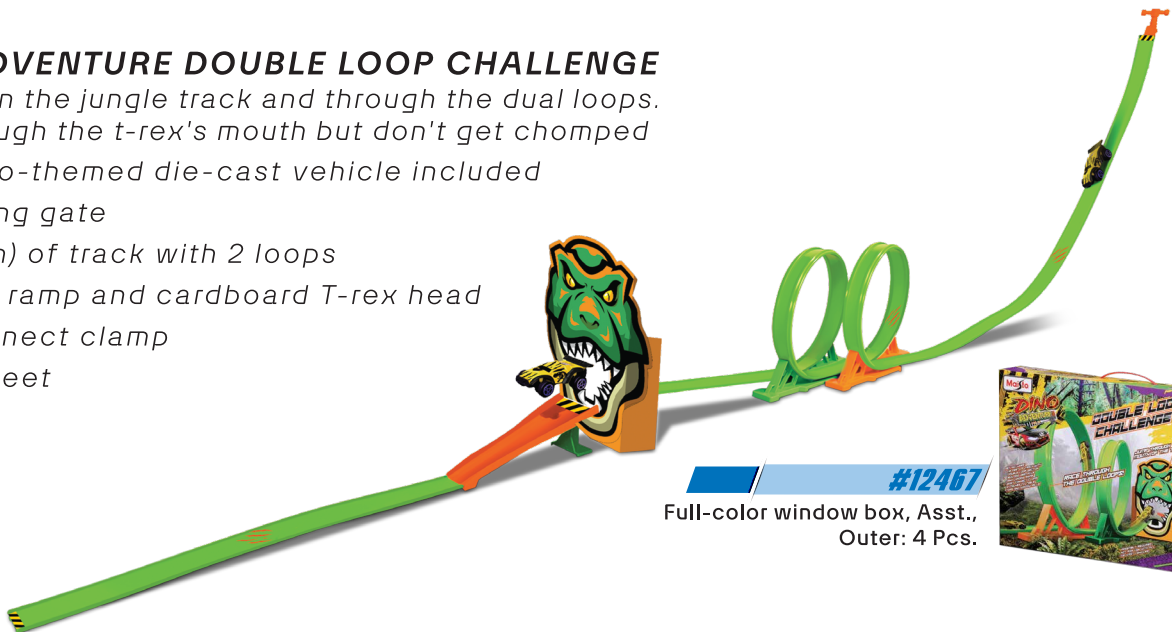

DINO ADVENTURE DOUBLE LOOP CHALLENGE

Race down the jungle track and through the dual loops. Jump through the t-rex's mouth but don't get chomped

1 Dino-themed die-cast vehicle included

Starting gate

13' (4 m) of track with 2 loops

Landing ramp and cardboard T-rex head

Easy connect clamp

Sticker sheet