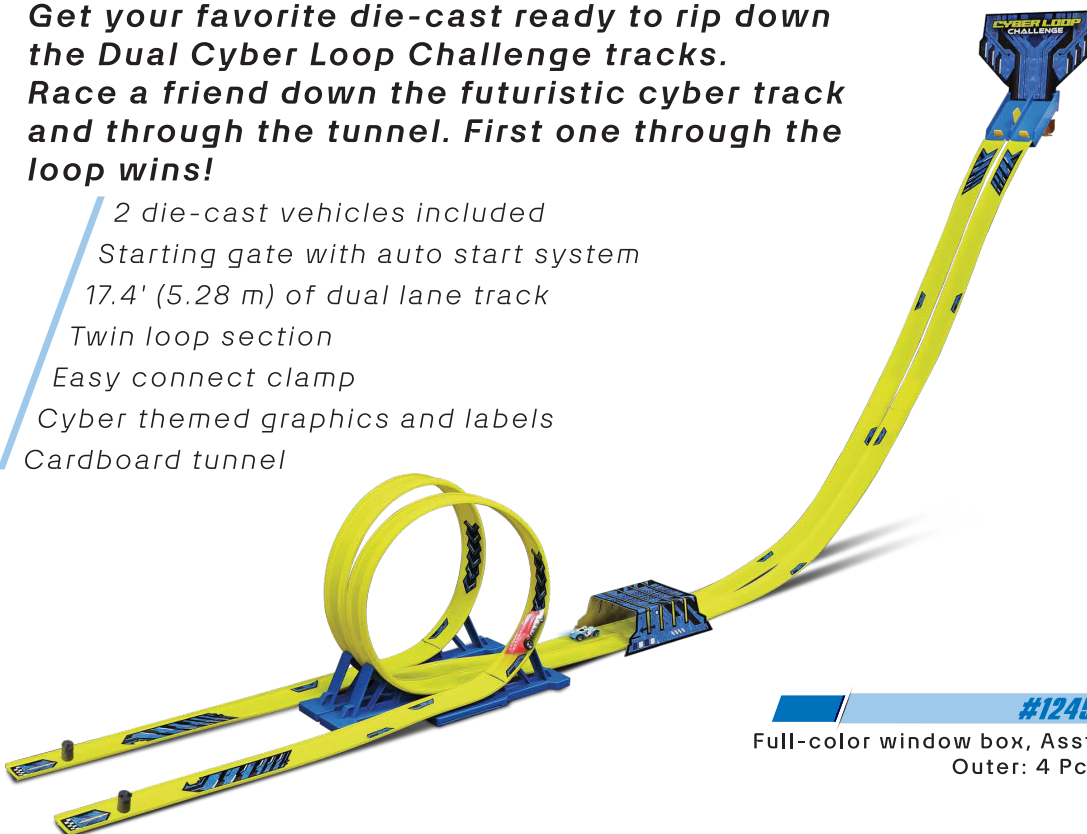

#12459

Full-color window box, Asst.,
Outer: 4 Pcs.