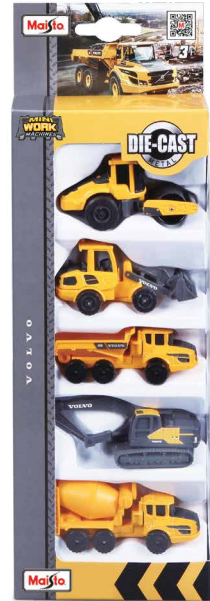

**#12375**

Full-color window box, Asst.,  
Outer: 24 Pcs.

Volvo A25G Articulated Hauler with Mixer

Volvo A25G Articulated Hauler with Dump Bed

Volvo L25H Wheel Loader with Bucket

**NEW**

Volvo EC220E Excavator with Bucket