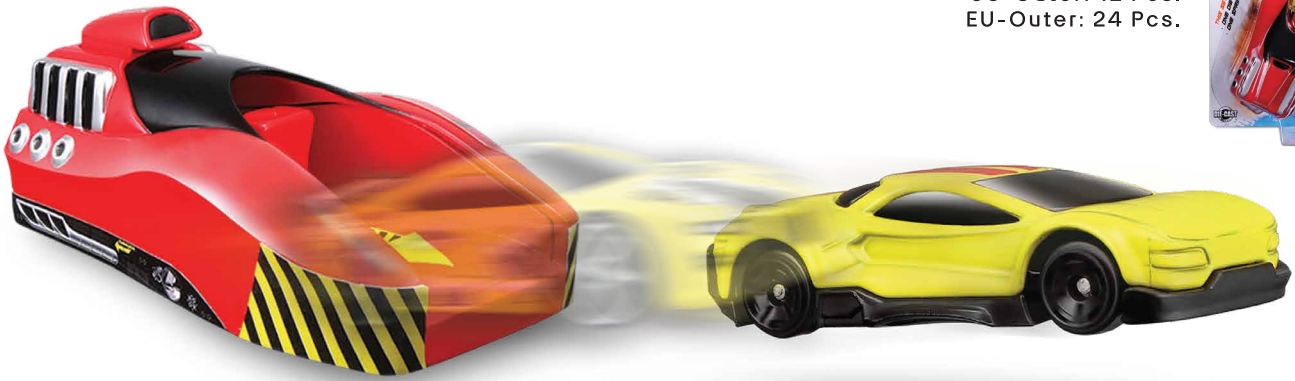

# RACE LAUNCHER

Spring-action launcher shoots the car  
 One die-cast vehicle  
 Vehicle has a die-cast metal body with plastic parts

#15151

Full-color blister card, Asst.,  
 US-Outer: 12 Pcs.  
 EU-Outer: 24 Pcs.