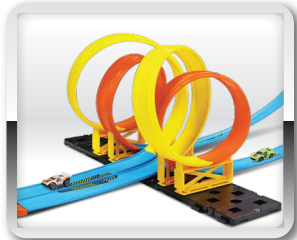

DOUBLE CROSS LOOP SET

Includes 2 die-cast cars
Dual drop-in track & clamps
Twisting dual loops with supports
Everything included!